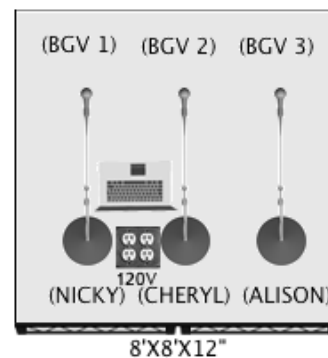

KEYBOARD RACK

SR E GUIT & ACC

SL E GUIT & ACC

1. KICK	BETA 52w/stand	9. TOM3	SENN E604w/clp	17 KEYS L	band provides	25 VOX 2	BOOM STAND	THE BAND CARRIES THERE OWN IN-EAR SYSTEM . WE DO NOT REQUIRE ANY WEDGES OR MONITOR CONSOLE	WE REQUIRE A DRUM MIC PACKAGE AS LISTED . MIC STANDS , XLR CABLES SUB SNAKES TO OUR SPLITTER
2. SNARE	SM57 w/stand	10 OVR	SM81 w/stand	18 KEYS R	band provides	26 VOX 3	BOOM STAND		
3. HAT	SM81 w/stand	11 OVL	SM81 w/stand	19 EWI L	band provides	27 VOX 4	BOOM STAND	FOR ANY FURTHER QUESTIONS CONTACT KYLE STONG KSI8PRO@RCN.COM	FOR ANY AUDIO QUESTIONS PAUL NORMAN F.O.H. MONOLOGICLIVE@GMAIL.COM
4. ROTO1	SENN E604w/clp	12 BASS	band provides	20 EMPTY	SKIP CHANNEL	28 BGV 1	STRAIGHT STAND		
5. ROTO2	SENN E604w/clp	13 E GUIT SR	band provides	21 COMP	band provides	29 BGV 2	STRAIGHT STAND		
6. ROTO3	SENN E604w/clp	14 ACC SR	band provides	22 CLICK	BAND ONLY	30 BGV 3	STRAIGHT STAND		
7. TOM1	SENN E604w/clp	15 E GUIT SL	band provides	23 SAX	band provides				
8. TOM2	SENN E604w/clp	16 ACC SL	band provides	24 VOX 1	BOOM STAND				