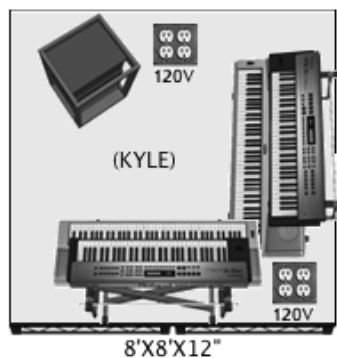

KEYBOARD RACK

SR E GUIT & ACC

SL E GUIT & ACC

1. KICK	BETA 52w/stand	9. TOM3	SENN E604w/clp	17 KEYS L	band provides	25 VOX 2	BOOM STAND	THE BAND CARRIES THERE OWN IN-EAR SYSTEM . WE DO NOT REQUIRE ANY WEDGES OR MONITOR CONSOLE	WE REQUIRE A DRUM MIC PACKAGE AS LISTED . MIC STANDS , XLR CABLES SUB SNAKES TO OUR SPLITTER
2. SNARE	SM57 w/stand	10 OVR	SM81 w/stand	18 KEYS R	band provides	26 VOX 3	BOOM STAND		
3. HAT	SM81 w/stand	11 OVL	SM81 w/stand	19 EWI L	band provides	27 VOX 4	BOOM STAND	FOR ANY FURTHER QUESTIONS CONTACT KYLE STONG KSI8PRO@RCN.COM	FOR ANY AUDIO QUESTIONS PAUL NORMAN F.O.H. MONOLOGICLIVE@GMAIL.COM
4. ROTO1	SENN E604w/clp	12 BASS	band provides	20 EMPTY	SKIP CHANNEL	28 BGV 1	STRAIGHT STAND		
5. ROTO2	SENN E604w/clp	13 E GUIT SR	band provides	21 COMP	band provides	29 BGV 2	STRAIGHT STAND		
6. ROTO3	SENN E604w/clp	14 ACC SR	band provides	22 CLICK	BAND ONLY	30 BGV 3	STRAIGHT STAND		
7. TOM1	SENN E604w/clp	15 E GUIT SL	band provides	23 SAX	band provides				
8. TOM2	SENN E604w/clp	16 ACC SL	band provides	24 VOX 1	BOOM STAND				